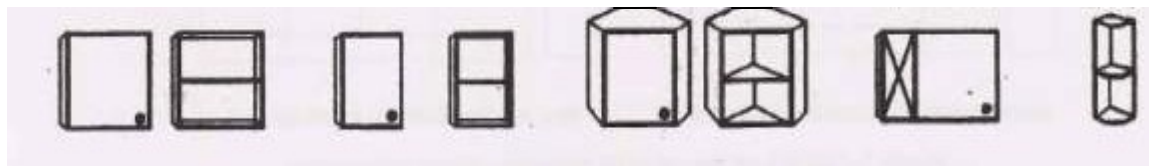

Tall Cabinets 15" or 20" DEEP
and 15", 18", 24", 30" WIDE

ALL UPPER CABINETS ARE 12" DEEP

UPPER CABINETS AVAILABLE 12", 15", 18", 24", 27", 30", 36" WIDE

UPPER CABINETS AVAILABLE 24", 30", 36" HIGH

DESK CABINETS ARE AVAILABLE 12", 15", 18", 24" or 30" WIDE

All desk cabinets are available 29" High

All Desk cabinets are 20" Deep